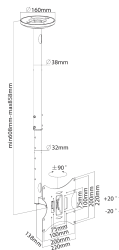

## CEILING MOUNT SBOX CPLB-28S

### DESCRIPTION

The ceiling mount CPLB-28S is a sleek and stylish addition to your home or office. It allows you to save space by securely mounting your projector or TV on the ceiling. With its adjustable arm and swivel feature, you can easily position your device for optimal viewing. This ceiling mount is perfect for creating a clean and clutter-free living space while enjoying a superior viewing experience.

### SPECIFICATIONS

Note: When mounting, pay attention to the VESA and the type of screws used by individual TV manufacturers!

VESA: 75x75 - 200x200

Vertical tilt: -20°/20°

Swivel: 180°

Detachable VESA plate: No

Surface finish: Powder coating

Height adjustment: 608 - 858 mm (from ceiling to TV)

Recommended screen size: 23" - 43" / 58 cm - 109 cm

Maximum load (kg): 30

Cable management: Yes

Installation: Ceiling

Dimensions (mm): 138x220x968