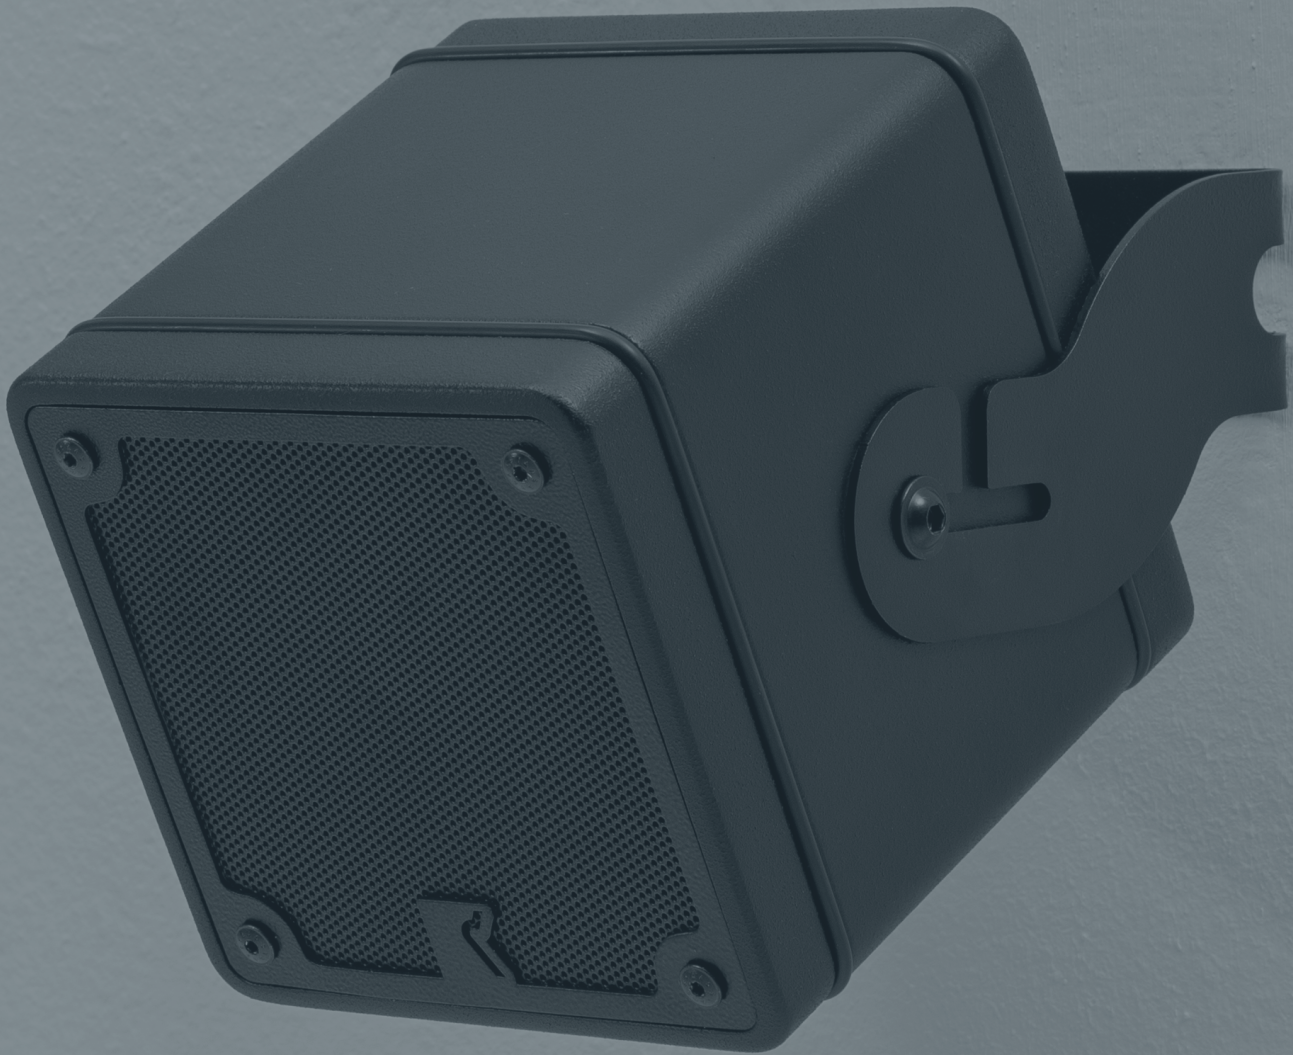

A TINY BOX FULL OF USEFUL

VEGAS 4

Outline

VEGAS 4

A TINY BOX FULL OF USEFUL

OVERVIEW

Occasionally, a product appears which ticks so many boxes - whose applications are so wide and varied - which appeals equally to audio professionals working in widely disparate fields everywhere - which makes life just that little bit easier for sound system designers - and which is just a really well-thought-out design, created by engineers who understand the applications perfectly - that it quickly becomes an industry standard.

The latest product to achieve all these things is here - the all-new Outline Vegas 4 - a tiny box full of useful.

Created by Outline's engineering team to solve the problem of delivering rich, **natural audio from the smallest possible footprint**, Vegas 4 re-writes the rules on what's possible from a loudspeaker that fits in the palm of your hand. Despite its diminutive size and weight, this loudspeaker produces rich, **highly intelligible audio** (whether pre-recorded or from a live source) and is powerful enough to deliver it across a surprisingly wide area.

A Big Heart in a Small Body

Vegas 4 features a brand new 4" cone transducer, created by Outline's engineers just for this product and only available in the Vegas 4. This 100% Italian-made unit is super-efficient and applies the same top-class audio engineering found in our larger transducers to a unit a fraction of their size.

Flexible Connection Options

A very clever connection panel helps make Vegas 4 equally useful in **fixed** and **mobile** systems, as the rear connector panel includes both **four-pole Speakon** connectors and a screw-terminal **Euroblock**. Additionally, the internal poles of the **Speakons** can be **switched externally**, so that multiple loudspeakers can be wired on a 4-conductor cable, and then the impedance load on two channels of amplifier can be matched to the number of loudspeakers **without any re-wiring**.