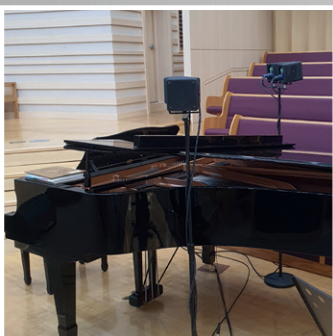

VEGAS 4

A TINY BOX FULL OF USEFUL

OVERVIEW

Occasionally, a product appears which ticks so many boxes - whose applications are so wide and varied - which appeals equally to audio professionals working in widely disparate fields everywhere - which makes life just that little bit easier for sound system designers - and which is just a really well-thought-out design, created by engineers who understand the applications perfectly - that it quickly becomes an industry standard.

The latest product to achieve all these things is here - the all-new Outline Vegas 4 - a tiny box full of useful.

Created by Outline's engineering team to solve the problem of delivering rich, **natural audio from the smallest possible footprint**, Vegas 4 re-writes the rules on what's possible from a loudspeaker that fits in the palm of your hand. Despite its diminutive size and weight, this loudspeaker produces rich, **highly intelligible audio** (whether pre-recorded or from a live source) and is powerful enough to deliver it across a surprisingly wide area.

Beautifully made and finished (**100% in Italy**), designed totally for purpose and yet flexible enough to meet the demands of an **unlimited number of applications**, Outline's latest loudspeaker design embodies all the ambition, innovation and engineering excellence that has made them a world leader.