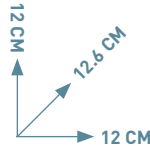

A Big Heart in a Small Body

Vegas 4 features a brand new 4" cone transducer, created by Outline's engineers just for this product and only available in the Vegas 4. This 100% Italian-made unit is super-efficient and applies the same top-class audio engineering found in our larger transducers to a unit a fraction of their size.

Single-Driver Advantages

Single-driver designs enjoy a **major sonic advantage** in that they do not suffer from the **phase anomalies** caused by a crossover and so produce the most **natural and uncoloured sound**. Outline's engineers have extended this advantage by creating a new design of **membrane** which dramatically improves the **off-axis performance**, a key feature for ultra-compact, multi-application loudspeaker systems.

Designed For Professional Power Amplifiers

The new 4" transducer is designed to be powered by professional power amplifiers and its output is simply prodigious, producing **power** and **reliability** that belies its size. Contained within an enclosure measuring just 12cm x 12cm x 12.6cm and weighing only 1.6Kg, Outline's world-class audio engineering has produced a **robust** and reliable integrated design which punches far above its weight in terms of audio performance and service life.