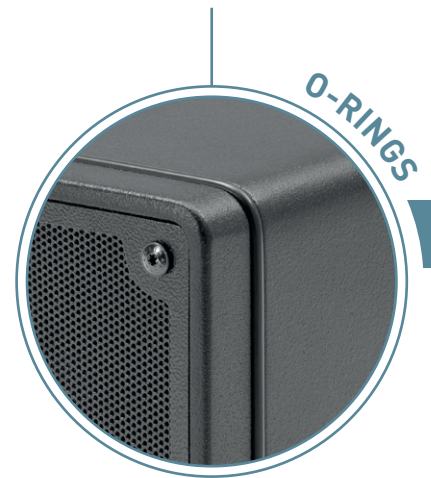

WPCON-04
optional