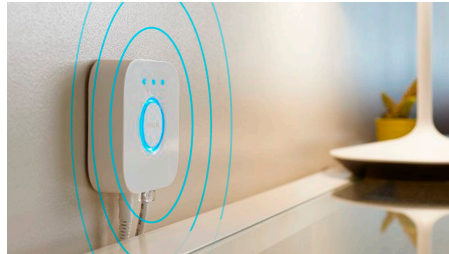

Highlights

Control lights with your voice*

Philips Hue works with Amazon Alexa and the Google Assistant when paired with a compatible Google Nest or Amazon Echo device. Simple voice commands allow you to control multiple lights in a room, or just a single lamp.

Unlock the full suite of smart lighting features with the Bridge

The Bridge unlocks the features that make smart lighting truly smart – away-from-home control, voice control, automated lighting and much more. Add a Bridge to your setup to create immersive experiences, tap into technology that's secure and reliable, and more. The Bridge is the key to smart lighting like you've never seen before.