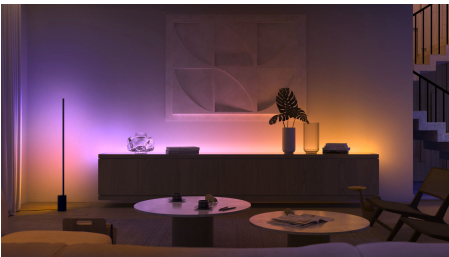

Easy smart lighting

With its inner tube and reflective glass coating, Lightguide bulbs are a statement piece to match the modern home. This ellipse smart bulb gives you a glow of brilliantly colourful light, which you can dim to the perfect level.

Easy smart lighting

- Control lights with your voice*
- Create a personalised experience with colourful smart light
- Unlock the full suite of smart lighting features with the Bridge
- Designed to be on display

Create a personalised experience with colourful smart light

Transform your home with over 16 million colours, instantly creating the right atmosphere for any event. With the touch of a button, you can set a festive mood for a party, turn your living room into a movie theatre, enhance your home decor with colour accents, and much more.

Designed to be on display

With a glowing inner tube, glossy finish and unique shapes, Lightguide bulbs are the epitome of modern style. The inner tube can shine in any of millions of colours of light, and the reflective glass finish makes the bulb shine even brighter.