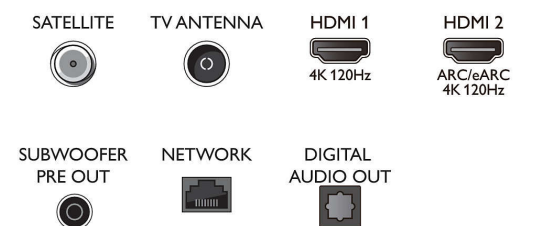

Smart TV Features

- Interactive TV: HbbTV
- Voice assistant*: Google Assistant built-in, RC with Mic., Works with Alexa

Multimedia Applications

- Video Playback Formats: Containers: AVI, MKV, H264/MPEG-4 AVC, MPEG-1, MPEG-2, MPEG-4, VP9, HEVC (H.265), AV1
- Music Playback Formats: AAC, MP3, WAV, WMA (v2 up to v9.2), WMA-PRO (v9 and v10), FLAC
- Subtitles Formats Support: .SML, .SRT, .SSA, .SUB, .TXT, .ASS
- Picture Playback Formats: JPEG, BMP, GIF, PNG, 360 photo, HEIF

Processing

- Processing Power: Quad Core

Sound

- Sound Enhancement: A.I. Sound, Clear Dialogue, Dolby Atmos, Dolby Bass Enhancement, Dolby Volume Leveler, Night mode, A.I. EQ, Room Calibration
- Audio: Sound by Bowers & Wilkins, Output power : 80 Watt (RMS), 3.1 Channel
- Codec: AC-4, Dolby Atmos, Dolby Digital MS12 V2.6.1, DTS:X
- Speaker configuration: 8.5W x6, woofer 30W

Connections

Side

Bottom

Specifications

Connectivity

- Number of HDMI connections: 4
- HDMI features: 4K, Audio Return Channel
- EasyLink (HDMI-CEC): Remote control pass-through, System audio control, System standby, One touch play
- Number of USBs: 3
- Wireless connection: Wi-Fi 6, Bluetooth 5.2
- Other connections: Common Interface Plus (CI+), Ethernet-LAN RJ-45, Digital audio out (optical), Headphone out, Service connector, Satellite Connector
- HDCP 2.3: Yes on all HDMI
- HDMI ARC: Yes on HDMI2
- HDMI 2.1 features: eARC on HDMI 2, eARC/VRR/ ALLM supported, Max 48Gbps data rate