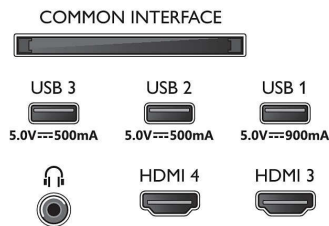

Processing

- Processing Power: Quad Core

Sound

- Sound Enhancement: A.I. Sound, Clear Dialogue, Dolby Atmos, Dolby Bass Enhancement, Dolby Volume Leveler, Night mode, A.I. EQ, Room Calibration
- Audio: Sound by Bowers & Wilkins, Output power : 80 Watt (RMS), 3.1 Channel
- Codec: AC-4, Dolby Atmos, Dolby Digital MS12 V2.6.1, DTS:X
- Speaker configuration: 8.5W x6, woofer 30W

Connections

Side

Bottom

Specifications

Connectivity

- Number of HDMI connections: 4
- HDMI features: 4K, Audio Return Channel
- EasyLink (HDMI-CEC): Remote control pass-through, System audio control, System standby, One touch play
- Number of USBs: 3
- Wireless connection: Wi-Fi 6, Bluetooth 5.2
- Other connections: Common Interface Plus (CI+), Ethernet-LAN RJ-45, Digital audio out (optical), Headphone out, Service connector, Satellite Connector
- HDCP 2.3: Yes on all HDMI
- HDMI ARC: Yes on HDMI2
- HDMI 2.1 features: eARC on HDMI 2, eARC/VRR/ ALLM supported, Max 48Gbps data rate

Design

- Colors of TV: Metal bezel frame
- Stand design: Swivel +/- 15 degree, Open frame stand

Dimensions

- Box depth: 170.0 mm
- Product weight: 19.2 kg
- Set Width: 1225.0 mm
- Stand height: 22.0 mm
- Set width (with stand): 1225.0 mm
- Wall mount compatible: 300 x 300 mm
- Box height: 920.0 mm
- Box width: 1400.0 mm
- Set Height: 746.0 mm
- Stand depth: 260.0 mm
- Weight incl. Packaging: 26.5 kg
- Set Depth: 71.0 mm
- Stand width: 500.0 mm
- Set height (with stand): 768.0 mm
- Set depth (with stand): 260.0 mm
- Product weight (+stand): 21.7 kg
- Set depth (wall-mounted): 107.0 mm
- Set height (wall-mounted): 746.0 mm
- Set width (wall-mounted): 1225.0 mm