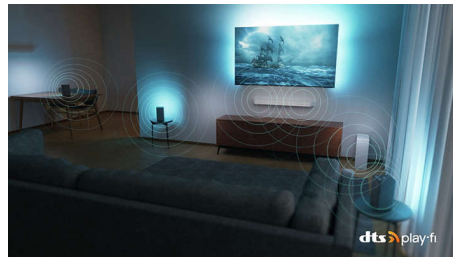

OLED META panel technology

Bright OLED META panel. TV supports all major HDR formats

DTS Play-Fi compatible

Philips Wireless Home System with DTS Play-Fi lets you connect your TV to compatible

55OLED908/12

wireless speakers around your home in seconds. Listen to movies in the kitchen. Play music anywhere. You can even create a home-theater surround-sound system using your OLED+ Ambilight TV as a central speaker.