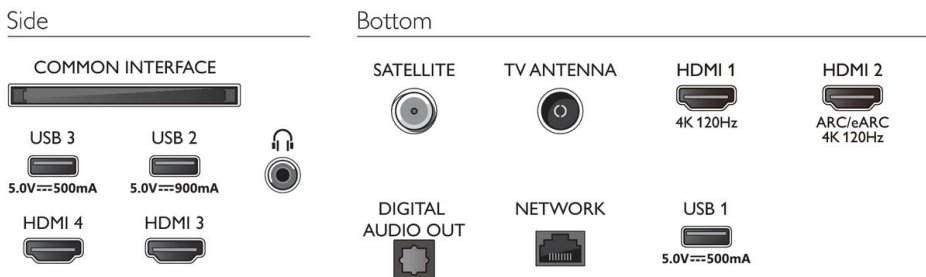

Multimedia Applications

- Video Playback Formats: Containers: AVI, MKV, H264/MPEG-4 AVC, MPEG-1, MPEG-2, MPEG-4, VP9, HEVC (H.265), AV1
- Subtitles Formats Support: .SMI, .SRT, .SSA, .SUB, .TXT, .ASS
- Music Playback Formats: AAC, MP3, WAV, WMA (v2 up to v9.2), WMA-PRO (v9 and v10), FLAC
- Picture Playback Formats: JPEG, BMP, GIF, PNG, 360 photo, HEIF

Design

- Colors of TV: Metal bezel frame
- Stand design: Satin chrome sticks

Connections

Issue date 2023-03-02

Version: 2.1.1

12 NC: 8670 001 89012
EAN: 87 18863 03836 9

© 2023 Koninklijke Philips N.V.
All Rights reserved.