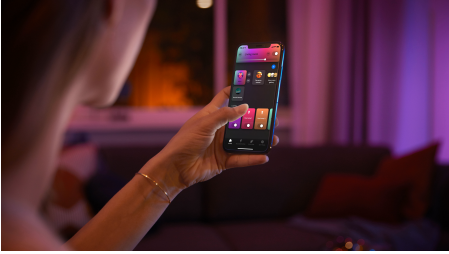

Easy smart lighting

With millions of shades of white and coloured light, this E27 smart LED bulb lets you instantly set the mood. Suitable for most fixtures, this bulb lets you bring smart light anywhere in your home.

Easy smart lighting

- Control up to 10 lights with the Bluetooth app
- Control lights with your voice*
- Create a personalised experience with colourful smart light
- Set the right mood with warm to cool white light
- Get the perfect light recipes for your daily activities
- Unlock the full suite of smart lighting features with the Bridge

Highlights

Control up to 10 lights with the Bluetooth app

With the Hue Bluetooth app, you can control your Hue smart lights in a single room of your home. Add up to 10 smart lights and control them all with just the touch of a button on your mobile device.

Create a personalised experience with colourful smart light

Transform your home with over 16 million colours, instantly creating the right atmosphere for any event. With the touch of a button, you can set a festive mood for a party, turn your living room into a movie theatre, enhance your home decor with colour accents, and much more.