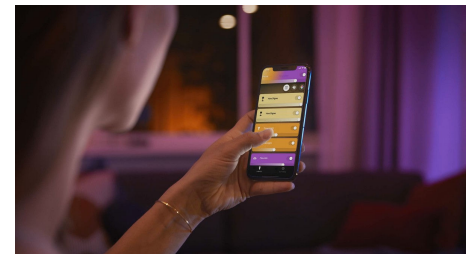

Dynamic, natural lighting effects

Amp up the ambience of special moments with living light. Use dynamic light effects, such as Cosy Candle, Sunday Coffee, Meditation, Enchanted Forest and Night Adventure to create the perfect mood in any situation.

Smart lights to wake you up and help you sleep

Connect your Hue Go to the Hue Bridge and let your lights mimic the sunrise in the morning with the wake up routine, which slowly brightens your lights at a pre-set time to help you start your day feeling calm and refreshed. In the evening, set a go to sleep routine, which gradually dims warm white lights and helps you prepare for a good night's sleep.

Control up to 10 lights with the Bluetooth app

With the Hue Bluetooth app, you can control your Hue smart lights in a single room of your home. Add up to 10 smart lights and control them all with just the touch of a button on your mobile device.