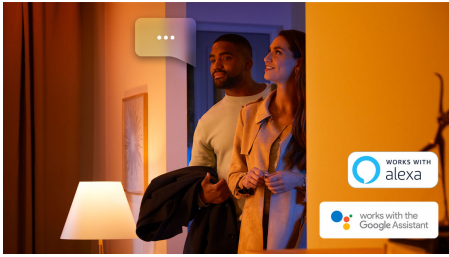

Smart lights to wake you up and help you sleep

Connect your Hue Go to the Hue Bridge and let your lights mimic the sunrise in the morning with the wake up routine, which slowly brightens your lights at a pre-set time to help you start your day feeling calm and refreshed. In the evening, set a go to sleep routine, which gradually dims warm white lights and helps you prepare for a good night's sleep.

Control up to 10 lights with the Bluetooth app

With the Hue Bluetooth app, you can control your Hue smart lights in a single room of your home. Add up to 10 smart lights and control them all with just the touch of a button on your mobile device.

Control lights with your voice*

Philips Hue works with Amazon Alexa and the Google Assistant when paired with a compatible Google Nest or Amazon Echo device. Simple voice commands allow you to control multiple lights in a room, or just a single lamp.